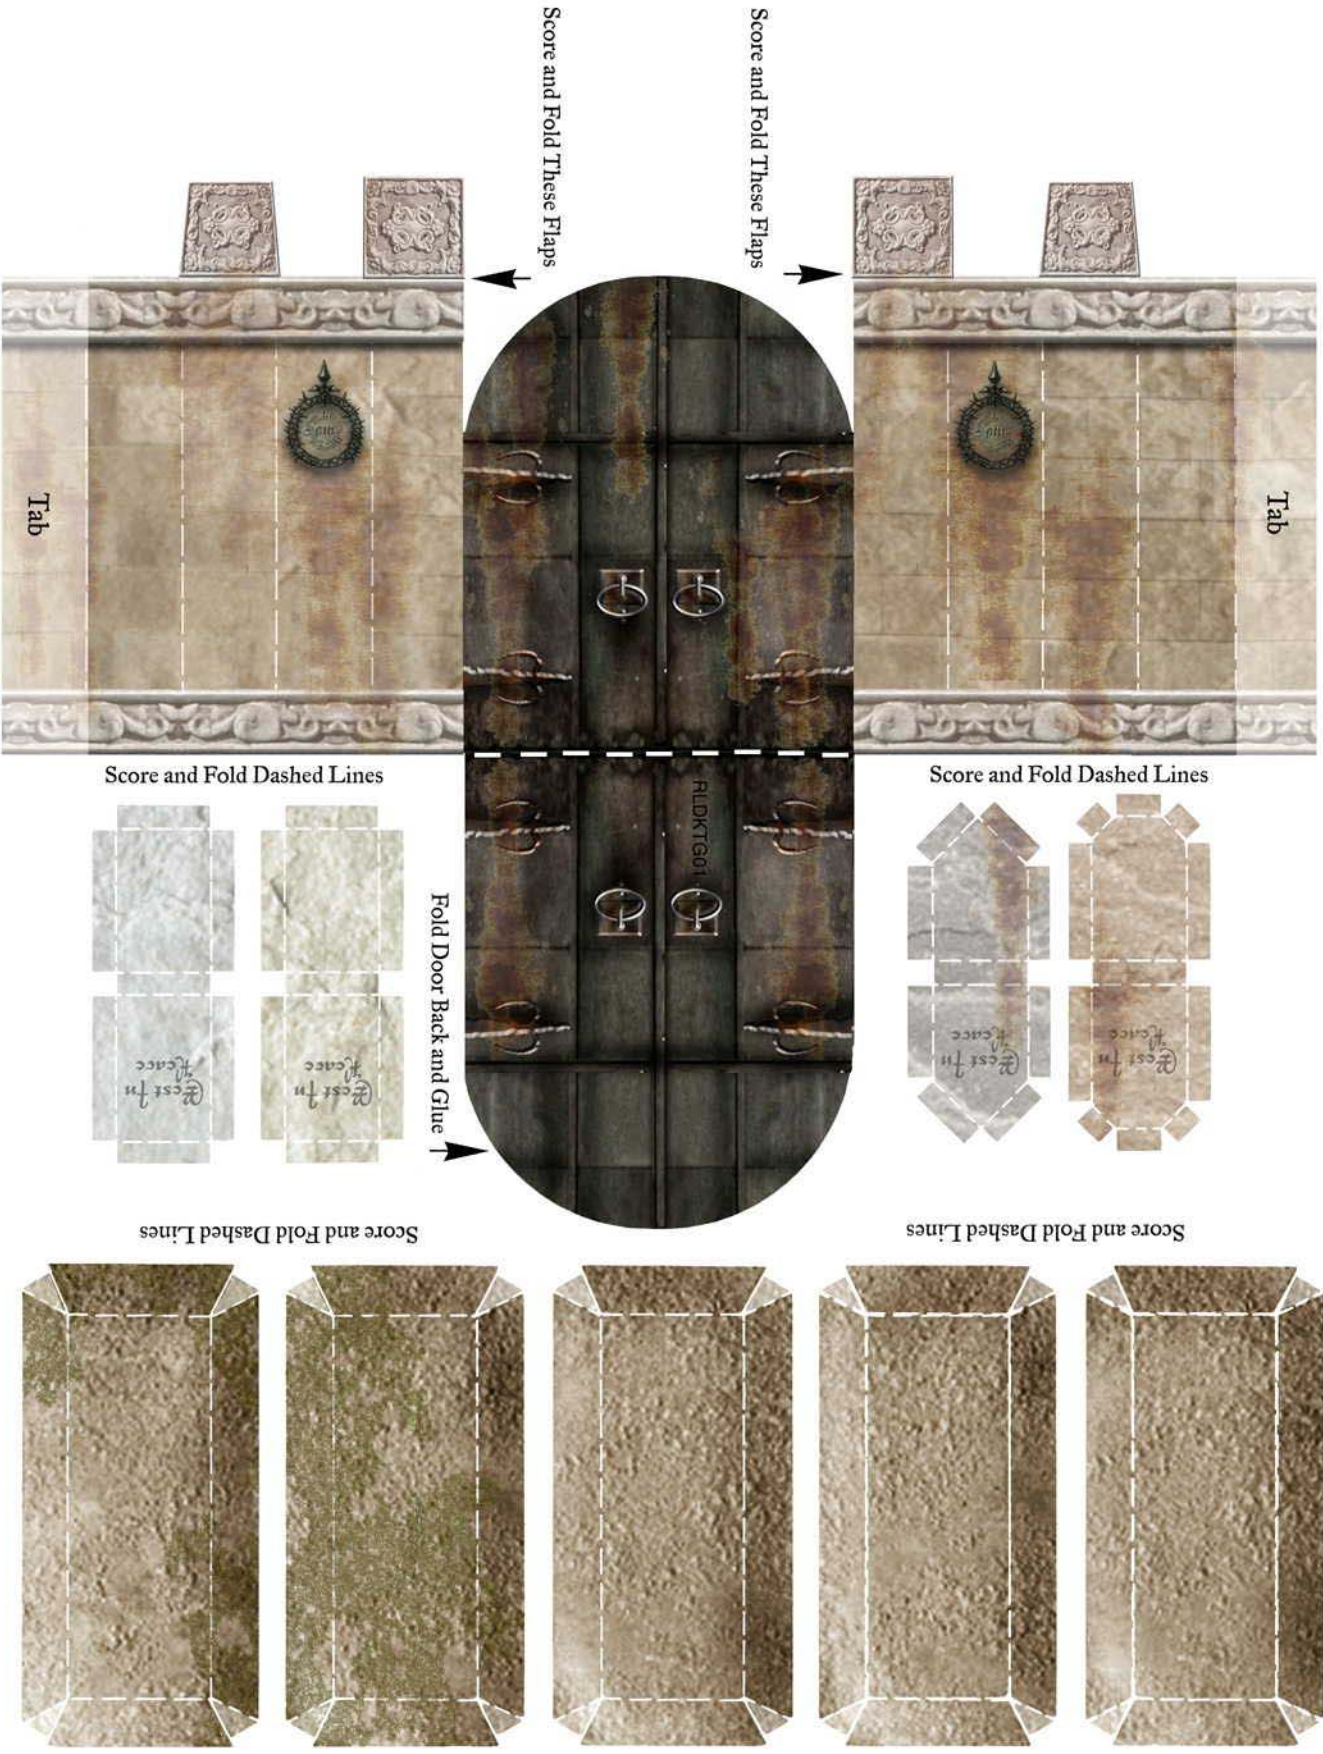

# Cemetery Gate and Graves / Gravestones

----- Score Line

Tab

Score and Fold These Flaps

Score and Fold These Flaps

Score and Fold Dashed Lines

Score and Fold Dashed Lines

Fold Door Back and Glue

Score and Fold Dashed Lines

Score and Fold Dashed Lines

Tab

Rest In Peace

Rest In Peace

Rest In Peace

Rest In Peace

R.I.D.K.T.G.O.I.

# Cemetery Walls

Score Across Tabs and Fold