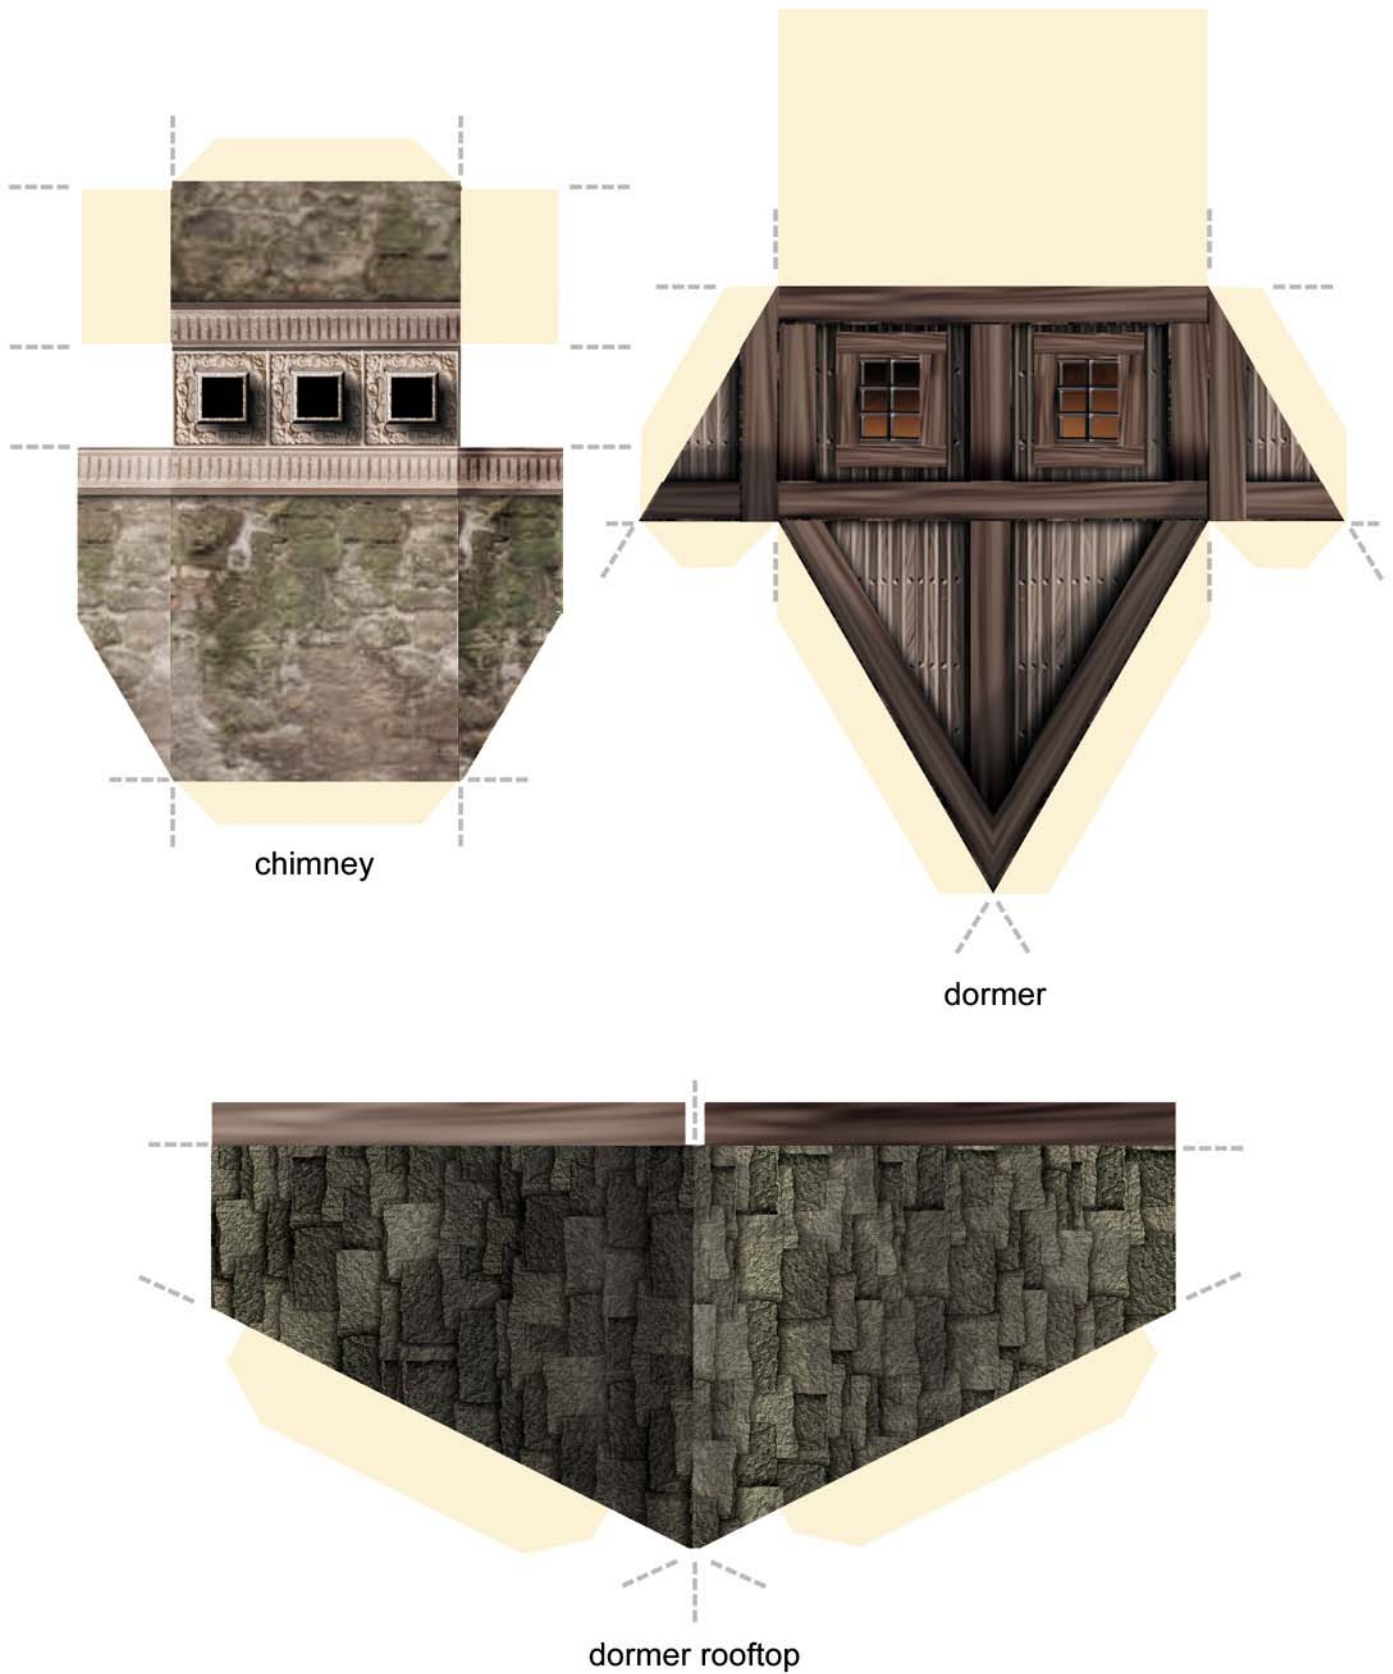

Medieval Inn Inn chimney / dormer / dormer rooftop

— — — — — = score and fold

print out two sheets

— — — — — = score and fold

Inn End Walls

— — — — — = score and fold

print out two sheets

DKRLTG02